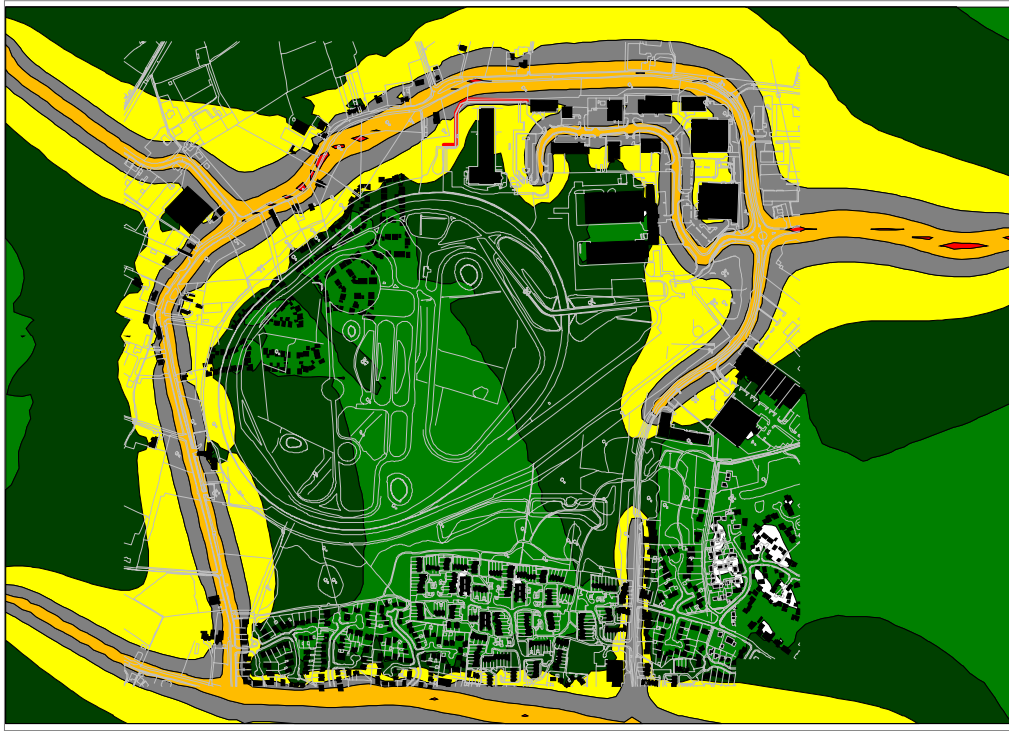

Legend	
	> 35.0 dB
	> 40.0 dB
	> 45.0 dB
	> 50.0 dB
	> 55.0 dB
	> 60.0 dB
	> 65.0 dB
	> 70.0 dB

TITLE  
**Leyland Test Track**

FIGURE No.  
**FIGURE 10.5:**  
**Future LAeq,8h**  
**Noise Levels @ 4mH**