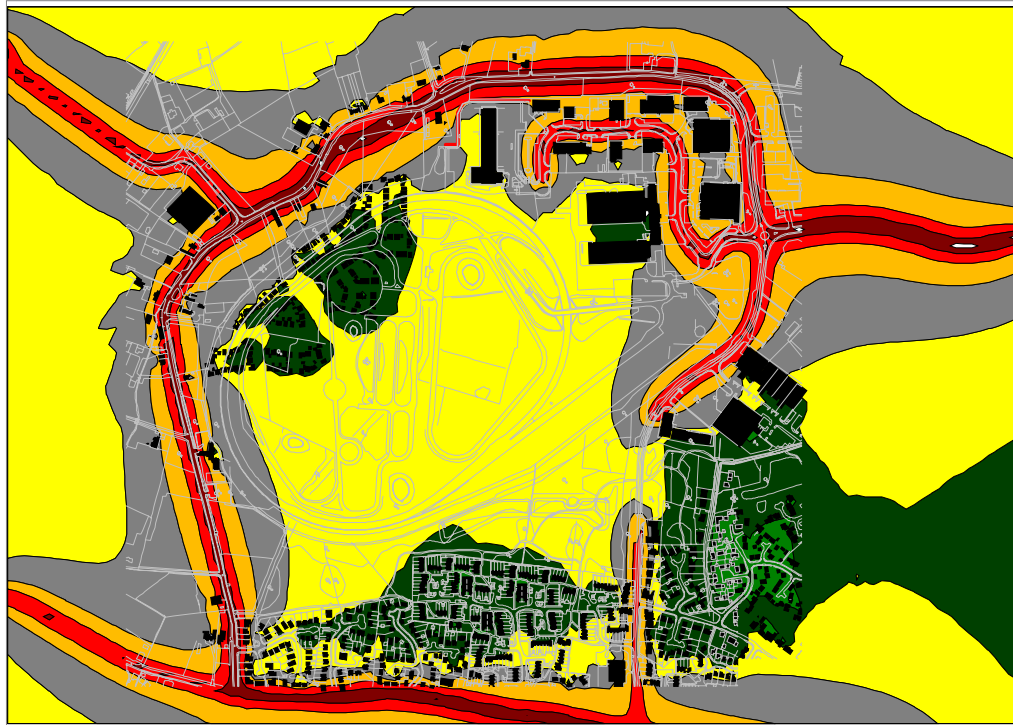

Legend

- > 35.0 dB
- > 40.0 dB
- > 45.0 dB
- > 50.0 dB
- > 55.0 dB
- > 60.0 dB
- > 65.0 dB
- > 70.0 dB

TITLE

Leyland Test Track

FIGURE No.

**FIGURE 10.4:
Future LAeq,16h
Noise Levels @ 1.5mH**