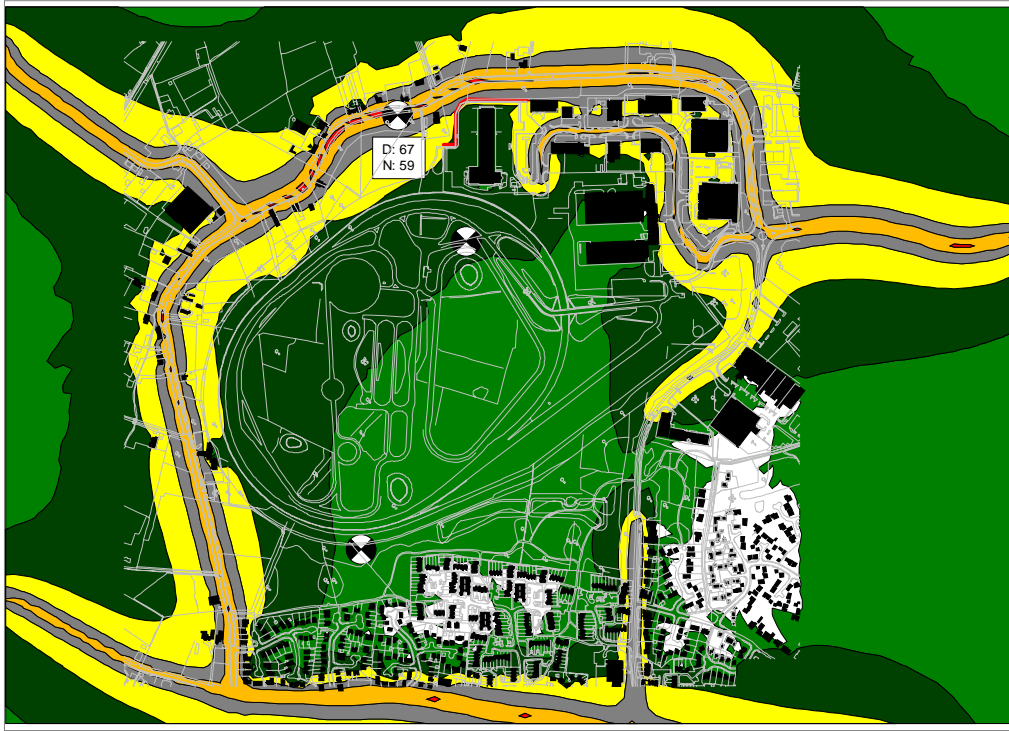

Legend	
	> 35.0 dB
	> 40.0 dB
	> 45.0 dB
	> 50.0 dB
	> 55.0 dB
	> 60.0 dB
	> 65.0 dB
	> 70.0 dB

TITLE
Leyland Test Track

FIGURE No.
**FIGURE 10.3:
Existing LAeq,8h
Noise Levels @ 1.5mH**